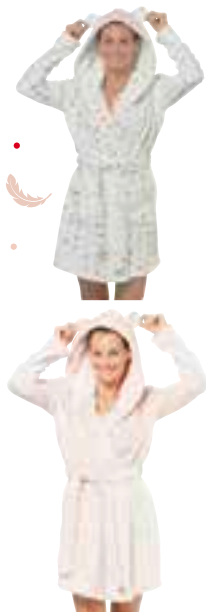

COFFRET DIFFUSEUR HUILES ESSENTIELLES
Synergie d'huiles Vitalité, guide inclus, diffusion jusqu'à 30 m², fonctionne sur secteur

19.90

ROBE DE CHAMBRE POUR FEMME
S/M/L, polyester

-50%
~~39.90~~ **19.95**